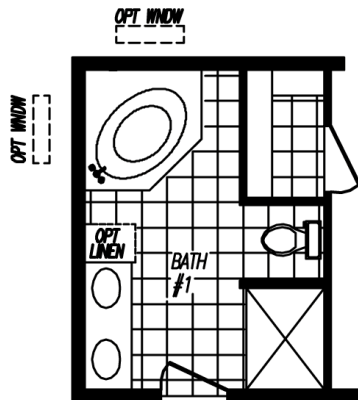

Mojave Series Model 4683B

3 Bedrooms - 2 Baths - 1808 Sq. Ft.

OPTIONAL
GLAMOUR BATH

OPTIONAL
BASEMENT

Adventure Homes reserves the right to change colors, specifications, models, dimensions, and materials without notice. Rendering and diagrams are meant to be representative and, in keeping with Adventure's policy of constant updating and improvement, may vary from the actual home. All dimensions are nominal and approximate. Square footage is measured from exterior wall to exterior wall, and is an approximate figure. Length indicated on floorplans is floor length only. The length of the hitch is not included (add 4 foot for hitch to calculate transportable length.) Ask your retail for specifics. PRICE AND SPECIFICATIONS SUBJECT TO CHANGE WITHOUT NOTICE OR OBLIGATION.