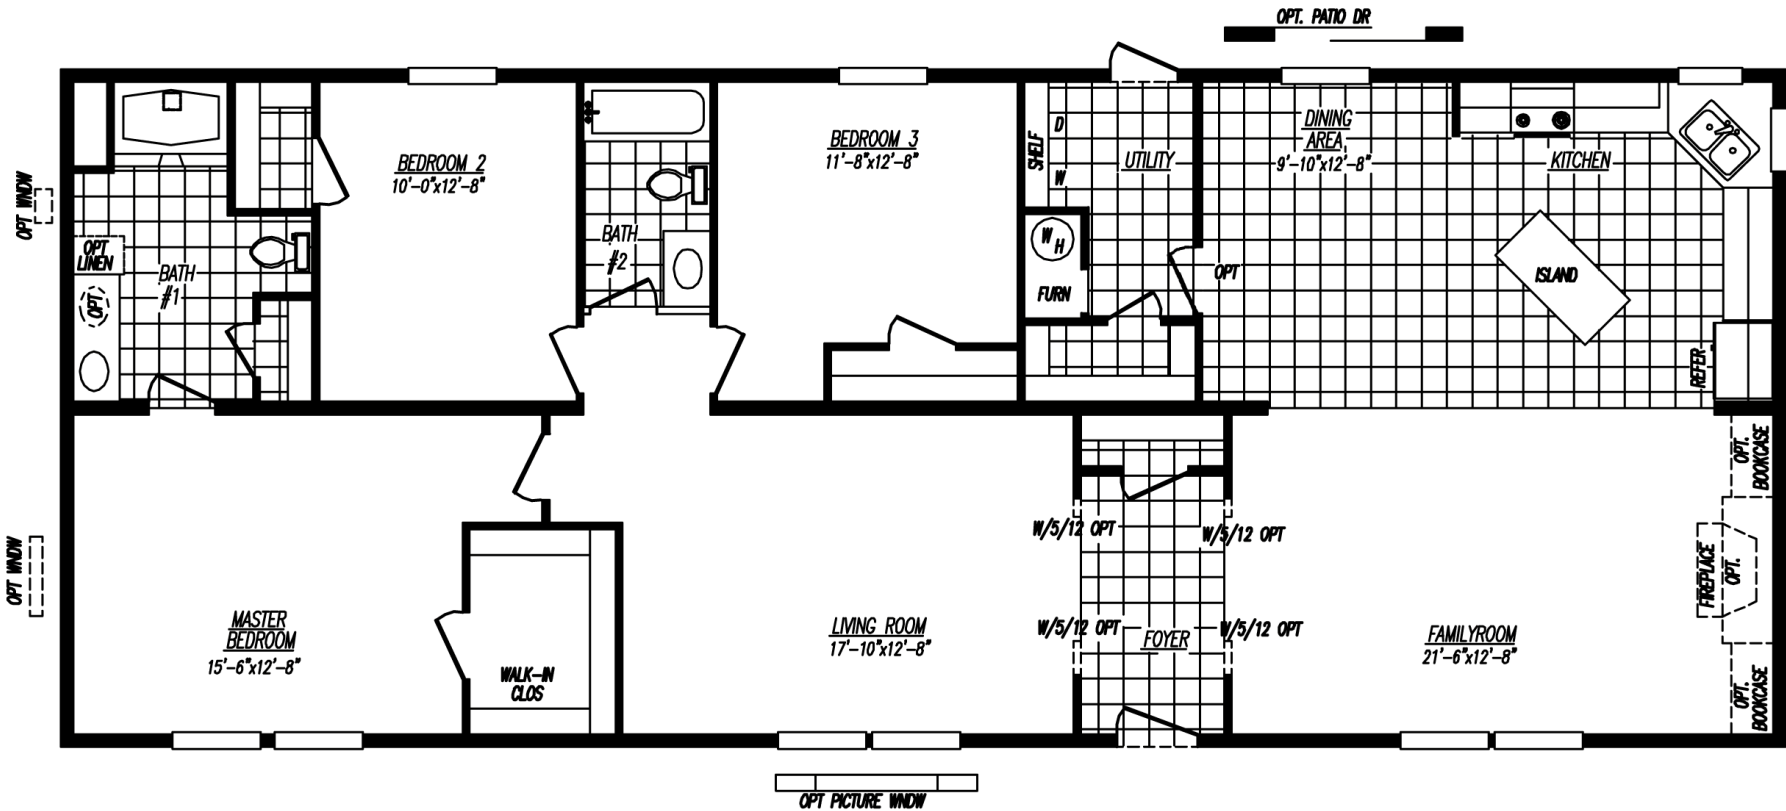

Mojave Series Model 4683B

3 Bedrooms - 2 Baths - 1808 Sq. Ft.

OPTIONAL
GLAMOUR BATH

OPTIONAL
BASEMENT

Adventure Homes reserves the right to change colors, specifications, models, dimensions, and materials without notice. Rendering and diagrams are meant to be representative and, in keeping with Adventure's policy of constant updating and improvement, may vary from the actual home. All dimensions are nominal and approximate. Square footage is measured from exterior wall to exterior wall, and is an approximate figure. Length indicated on floorplans is floor length only. The length of the hitch is not included (add 4 foot for hitch to calculate transportable length.) Ask your retail for specifics. PRICE AND SPECIFICATIONS SUBJECT TO CHANGE WITHOUT NOTICE OR OBLIGATION.