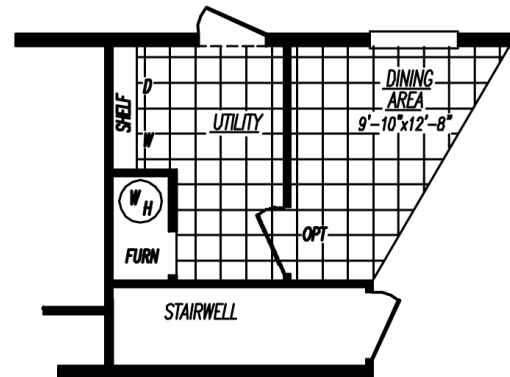

Mojave Series Model 4683B

3 Bedrooms - 2 Baths - 1808 Sq. Ft.

OPTIONAL
GLAMOUR BATH

OPTIONAL
BASEMENT

Adventure Homes reserves the right to change colors, specifications, models, dimensions, and materials without notice. Rendering and diagrams are meant to be representative and, in keeping with Adventure's policy of constant updating and improvement, may vary from the actual home. All dimensions are nominal and approximate. Square footage is measured from exterior wall to exterior wall, and is an approximate figure. Length indicated on floorplans is floor length only. The length of the hitch is not included (add 4 foot for hitch to calculate transportable length.) Ask your retail for specifics. PRICE AND SPECIFICATIONS SUBJECT TO CHANGE WITHOUT NOTICE OR OBLIGATION.