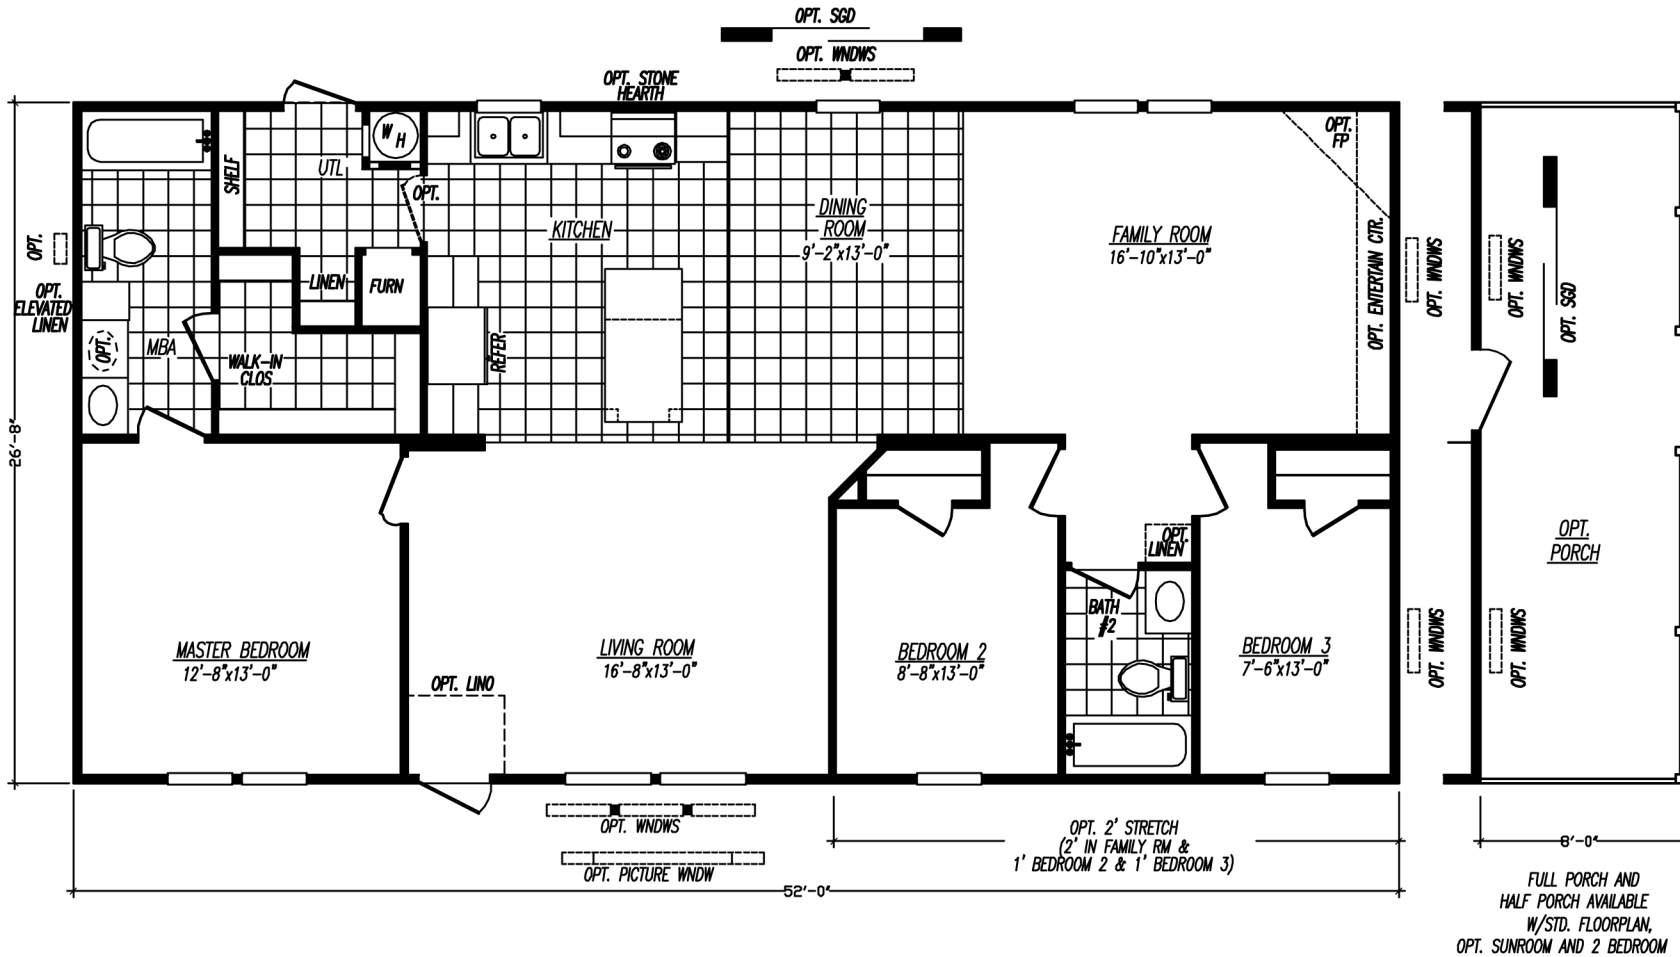

# Mojave Series Model 2852-1

3 Bedrooms - 2 Baths - 1,386 Sq. Ft.

Adventure Homes reserves the right to change colors, specifications, models, dimensions, and materials without notice. Rendering and diagrams are meant to be representative and, in keeping with Adventure's policy of constant updating and improvement, may vary from the actual home. All dimensions are nominal and approximate. Square footage is measured from exterior wall to exterior wall, and is an approximate figure. Length indicated on floorplans is floor length only. The length of the hitch is not included (add 4 foot for hitch to calculate transportable length.) Ask your retail for specifics. PRICE AND SPECIFICATIONS SUBJECT TO CHANGE WITHOUT NOTICE OR OBLIGATION.